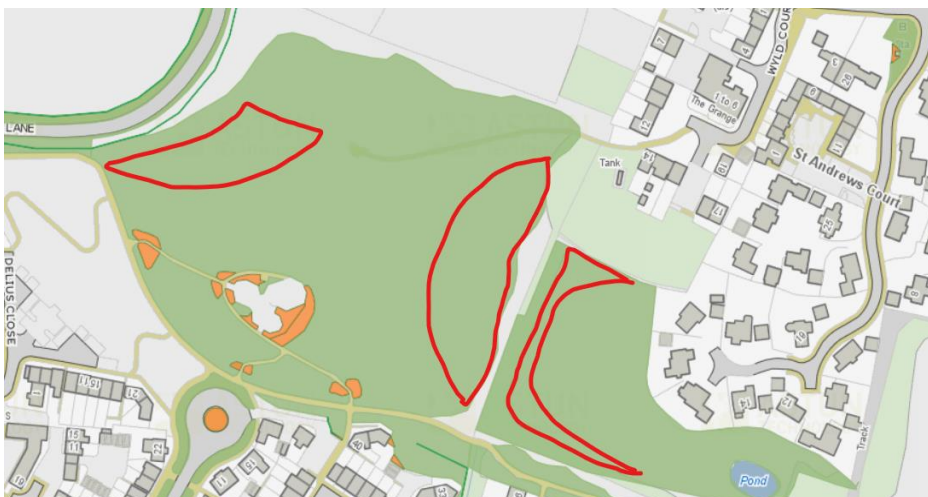

To address the climate emergency, St Andrews Parish Council, with support from Swindon Borough Council are looking to plant more trees across the Parish, helping to support the pledge to reach carbon neutrality by 2030. This forms part of the Trees for Climate Initiative, developing new woodlands to provide and improve biodiversity in addition to fighting climate change. The new woodlands will also provide an opportunity to improve community engagement and public health.

As part of this initiative, the three sites below have been identified with the red outlined potential sites for woodland planting.

Site 1 Open space below Northbourne Road

Site 2 Open space behind Lyall Close and either side of Diamond Jubilee Park

Site 3 Open space behind tree line of Oakhurst Way on the footpath towards Redhouse Park

We are writing to gain insight into the suitability of these sites for our project, therefore opinions of the local community are of high importance to ensure the correct action is taken.